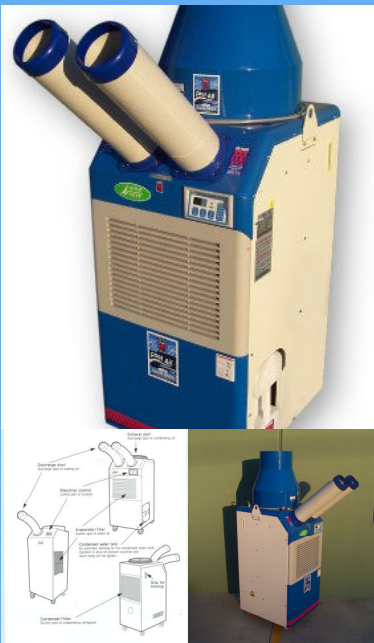

Airpower Climate Hire's Portable Air-Conditioning Range – Sheet 5a

HPC - 5000

DIMENSIONS:

560 mm wide

620 mm depth

1246 mm high

WEIGHT: 89kg

- 5kW Portable Air-Conditioner – Large Capacity
- Ideal for spot cooling with two directional adjustable cooling air ducts
- Standard 10 amp power— using ~ 10Amps 240volt 50Hz
- The result is refrigerated cool air for almost all applications
- Safety features: Compressor overload relay, Drain warning switch, Fan motor protector & Anti-freezing thermostat
- Spot Cooling for Computer rooms, larger factory areas etc , (If for an office area use 15SF units)
- Installations are made simply, without structural changes. Installers duct to ceiling tiles, windows or doors.
- Can dehumidify up to 2.5L /h
- Easily portable yet very powerful & effective
- Being powerful, and therefore noisier than 15SF
- Condensate Pumps are available for hire if required (ask salesman)